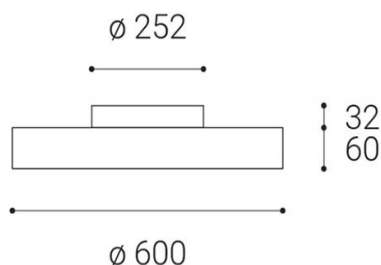

# RINGO 60 P/N, W

<b>Name</b>	RINGO 60 P/N, W
<b>Code</b>	1110831
<b>Color</b>	WHITE
<b>Category</b>	CEILING
<b>Power</b>	54+6W ± 10 %
<b>Lumen output</b>	4940lm ± 10 %
<b>Color temperature</b>	3000K
<b>Efficacy</b>	82lm/W
<b>Driver</b>	1200 + 160 mA
<b>Electrical insulation class</b>	
<b>Voltage/frequency</b>	220-240V/50-60Hz
<b>Color Rendering Index</b>	95+
<b>SDCM</b>	< 3
<b>Light beam angle</b>	160°
<b>Unified Glare Rating</b>	N/A
<b>Light source</b>	LED
<b>Dimmable</b>	N/A
<b>LED Lifetime</b>	L80B20 50.000h 25°C
<b>Warranty</b>	5 YEAR
<b>Ingress Protection</b>	IP 20
<b>Material</b>	ALUMINIUM/PMMA

## EN

Round ceiling or wall surface light fitting for interior mounting, equipped with SMD LEDs. Beautiful slim design with very narrow visible edge. Available in 4 sizes and 2 versions - direct or direct/indirect lighting effect with soft diffused light.