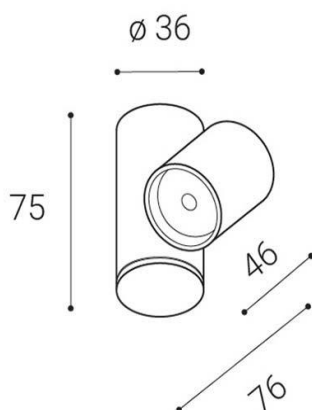

SPY, W

Name	SPY, W
Code	1111231
Color	WHITE
Category	CEILING
Power	4W ± 10 %
Lumen output	250lm ± 10 %
Color temperature	3000K
Efficacy	63lm/W
Driver	350 mA
Electrical insulation class	
Voltage/frequency	220-240V/50-60Hz
Color Rendering Index	90+
SDCM	< 3
Light beam angle	38°
Unified Glare Rating	N/A
Light source	LED
Dimmable	N/A
LED Lifetime	L80B20 50.000h 25°C
Warranty	5 YEAR
Ingress Protection	IP 20
Material	ALUMINIUM/PMMA

Product

SPY, W

1111231

WHITE

CEILING

Power

4W ± 10 %

250lm ± 10 %