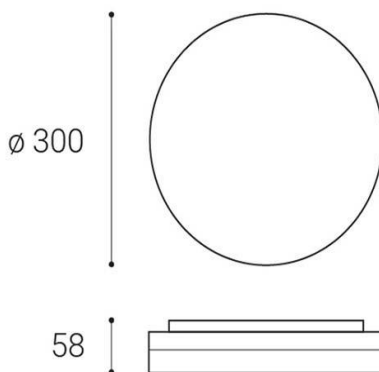

ROUND II 30 HF

Name	ROUND II 30 HF
Code	1231351
Color	WHITE
Category	CEILING
Power	25W ± 10 %
Lumen output	2500lm ± 10 %
Color temperature	3000K/4000K/5700K
Efficacy	100lm/W
Driver	fixed / not changeable
Electrical insulation class	<input type="checkbox"/>
Voltage/frequency	220-240V/50-60Hz