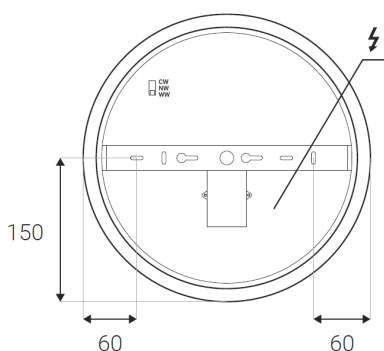

ROUND II 30 HF

Name	ROUND II 30 HF
Code	1231351
Color	WHITE
Category	CEILING
Power	25W ± 10 %
Lumen output	2500lm ± 10 %
Color temperature	3000K/4000K/5700K
Efficacy	100lm/W
Driver	fixed / not changeable
Electrical insulation class	☐
Voltage/frequency	220-240V/50-60Hz

Color Rendering Index	85+
SDCM	< 3
Light beam angle	120°
Unified Glare Rating	N/A
Light source	LED
Dimmable	N/A
LED Lifetime	L80B20 35.000h 25°C
Warranty	5 YEAR
Ingress Protection	IP 54
Material	ABS/PC

EN

Round surface light fitting for interior or exterior mounting in IP54, equipped with SMD LEDs. Possibility to change light temperature by switch during installation. Available in 3 different sizes with direct diffused lighting effect.

Housing and diffuser made of polycarbonate. Available in white color.

Application: general lighting, intended for residential or commercial areas in any type of spaces, including humid and dusty environment (bathroom, hallway, stairway, wardrobe)

CZ

Kruhové stropní svítidlo určeno pro montáž do interiéru nebo exteriéru s IP54. Světelný zdroj - LED SMD. Možnost změny teploty světla přepínačem během instalace.

K dispozici ve 3 různých velikostech s přímým rozptýleným světelným efektem.

Svítidlo a difuzor jsou vyrobeny z polycarbonátu. K dispozici v bílé barvě.

Použití:

všeobecné osvětlení, určené pro obytné nebo komerční prostory, včetně vlhkého a prašného prostředí (koupelna, chodba, schodiště, šatník)

Product

ROUND II 30 HF

1231351

WHITE

CEILING

Power

25W ± 10 %

2500lm ± 10 %

3000K/4000K/5700K

100lm/W

fixed / not changeable

220-240V/50-60Hz

Information

85+

< 3

120°

N/A

LED

N/A

L80B20 35.000h 25°C

5 YEAR

Other data

IP 54

ABS/PC

DE

Runde Aufbauleuchte für Innen- oder Außenmontage in IP54, bestückt mit SMD-LEDs. Möglichkeit zur Änderung der Lichttemperatur durch Schalter während der Installation.

Erhältlich in 3 verschiedenen Größen mit direkter diffuser Lichtwirkung. Gehäuse und Diffusor aus Polycarbonat.

Erhältlich in weißer Farbe.

Anwendung:

Allgemeinbeleuchtung für Wohn- oder Geschäftsräume in jeder Art von Räumen, einschließlich feuchter und staubiger Umgebung (Badezimmer, Eingangsbereiche, Kleiderschränke, Treppe)

SK

Kruhové stropné svietidlo určené pre montáž do interiéru alebo exteriéru s IP54. Svetelný zdroj - LED SMD. Možnosť zmeny teploty svetla prepínačom počas inštalácie.

Svietidlo a difúzor sú vyrobené z polycarbonátu. K dispozícii v 3 rôznych veľkostiach s priamym rozptýleným svetelným efektom.

Disponované v bielej farbe.

Použitie:

všeobecné osvetlenie, určené pre obytné alebo komerčné priestory, vrátane vlhkého a prašného prostredia (kúpeľne, chodby, šatníky, schodiská)