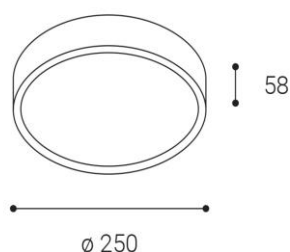

MIRA 25, W

Name	MIRA 25, W
Code	1234251
Color	WHITE
Category	CEILING
Power	9-18W ± 10 %
Lumen output	750-1850lm ± 10 %
Color temperature	3000K/4000K/5700K
Efficacy	103lm/W
Driver	230-450mA
Electrical insulation class	
Voltage/frequency	220-240V/50-60Hz
Color Rendering Index	80+
SDCM	< 3
Light beam angle	110°
Unified Glare Rating	N/A
Light source	LED
Dimmable	N/A
LED Lifetime	L80B20 50.000h 25°C
Warranty	5 YEAR
Ingress Protection	IP 65
Material	ALUMINIUM/PC