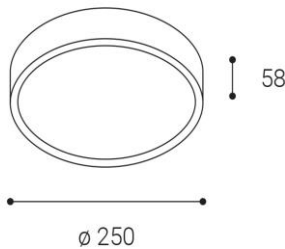

MIRA 25, B

Name	MIRA 25, B
Code	1234253
Color	BLACK
Category	CEILING
Power	9-18W ± 10 %
Lumen output	750-1850lm ± 10 %
Color temperature	3000K/4000K/5700K
Efficacy	103lm/W
Driver	230-450mA
Electrical insulation class	
Voltage/frequency	220-240V/50-60Hz
Color Rendering Index	80+
SDCM	< 3
Light beam angle	110°
Unified Glare Rating	N/A
Light source	LED
Dimmable	N/A
LED Lifetime	L80B20 50.000h 25°C
Warranty	5 YEAR
Ingress Protection	IP 65
Material	ALUMINIUM/PC