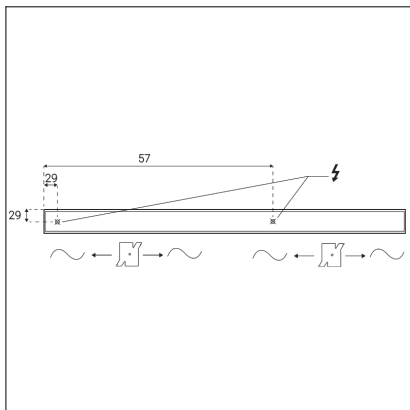

NOLI II 90 P, W

Code:	1237951
Color:	WHITE / 9016
Material:	ALUMINIUM/PS
Power:	15-30W
Color temperature:	3000K/3500K/4000K
Lumen output:	1650-3300lm
Efficacy:	110lm/W
Color rendering index:	90+
SDCM:	< 3
Light beam angle:	110°
Light Source:	LED
Dimmable:	ON/OFF
LED lifetime:	L70B20 50.000h
Driver:	375-750 mA
Voltage / Frequency:	220-240V AC, 50-60Hz
Max. units per circuit output:	B10:12, B13:15, B16:18, B20:23, C10:20, C13:25, C16:30, C20:40
Dimensions luminaire:	900x59x70 mm
Product weight kg:	1
Packing carton:	6
Package dimensions:	910x70x80 mm
Remark:	wall mountable - yes