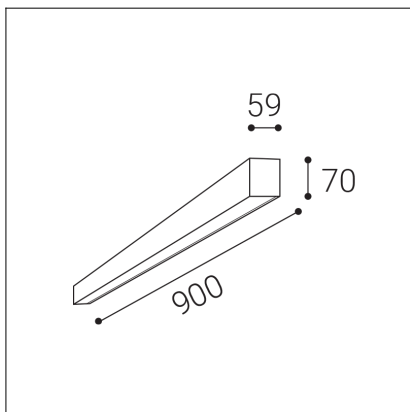

NOLI II 90 P, W

Code:	1237951
Color:	WHITE / 9016
Material:	ALUMINIUM/PS
Power:	15-30W
Color temperature:	3000K/3500K/4000K
Lumen output:	1650-3300lm
Efficacy:	110lm/W
Color rendering index:	90+
SDCM:	< 3
Light beam angle:	110°
Light Source:	LED
Dimmable:	ON/OFF
LED lifetime:	L70B20 50.000h
Driver:	375-750 mA
Voltage / Frequency:	220-240V AC, 50-60Hz
Max. units per circuit output:	B10:12, B13:15, B16:18, B20:23, C10:20, C13:25, C16:30, C20:40
Dimensions luminaire:	900x59x70 mm
Product weight kg:	1
Packing carton:	6
Package dimensions:	910x70x80 mm
Remark:	wall mountable - yes