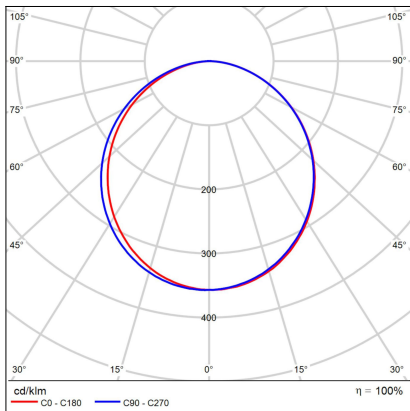

NOLI II 90 P, W

Code:	1237951
Color:	WHITE / 9016
Material:	ALUMINIUM/PS
Power:	15-30W
Color temperature:	3000K/3500K/4000K
Lumen output:	1650-3300lm
Efficacy:	110lm/W
Color rendering index:	90+
SDCM:	< 3
Light beam angle:	110°
Light Source:	LED
Dimmable:	ON/OFF
LED lifetime:	L70B20 50.000h
Driver:	375-750 mA
Voltage / Frequency:	220-240V AC, 50-60Hz
Max. units per circuit output:	B10:12, B13:15, B16:18, B20:23, C10:20, C13:25, C16:30, C20:40
Dimensions luminaire:	900x59x70 mm
Product weight kg:	1
Packing carton:	6
Package dimensions:	910x70x80 mm
Remark:	wall mountable - yes