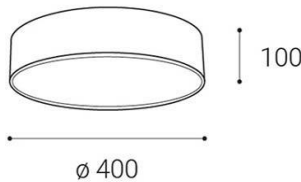

MONO 40, B

Name	MONO 40, B
Code	1271253
Color	BLACK
Category	CEILING
Power	30W ± 10 %
Lumen output	1900lm ± 10 %
Color temperature	3000K/4000K
Efficacy	63lm/W
Driver	750 mA
Electrical insulation class	
Voltage/frequency	220-240V/50-60Hz
Color Rendering Index	80+
SDCM	< 3
Light beam angle	160°
Unified Glare Rating	N/A
Light source	LED
Dimmable	N/A
LED Lifetime	L80B20 50.000h 25°C
Warranty	5 YEAR
Ingress Protection	IP 20
Material	METAL/PMMA

EN

Round ceiling surface light fitting for interior mounting, equipped with SMD LEDs. Available in 4 different sizes up to 1 meter with direct diffused lighting effect.

Housing made of metal, opal diffuser made of PMMA. Available in white and black color.

Application:

general lighting, intended for residential or commercial areas (livingrooms, guest or bedrooms, entrance areas, kitchen, receptions)

CZ

Kruhové stropní svítidlo pro montáž do interiéru vybavené LED diodami SMD. K dispozici ve 4 různých velikostech do 1 metru s přímým rozptýleným světelným efektem.

Svítidlo je vyrobeno z kovu, opalový difuzor z PMMA.

K dispozici v bílé a černé barvě.

Použití:

všeobecné osvětlení určené pro obytné nebo komerční prostory (jídlna, obývací pokoj, dětský pokoj nebo ložnice, vstupní prostory, kuchyň, recepce, zasedací místnosti)

Product

MONO 40, B

1271253

BLACK

CEILING

Power

30W ± 10 %

1900lm ± 10 %

3000K/4000K

63lm/W

750 mA

220-240V/50-60Hz

Information

80+

< 3

160°

N/A

LED

N/A

L80B20 50.000h 25°C

5 YEAR

Other data

IP 20

METAL/PMMA

DE

Runde Deckenaufbauleuchte zur Innenmontage, bestückt mit SMD-LEDs. Erhältlich in 4 verschiedenen Größen bis zu 1 Meter mit direktem diffusem Licht.

Gehäuse aus Metall, opaler Diffusor aus PMMA.

Erhältlich in weißer und schwarzer Farbe.

Anwendung:

Allgemeinbeleuchtung, bestimmt für Wohn- oder Gewerbebereiche (Wohnzimmer, Gäste- oder Schlafzimmer, Eingangsbereiche, Küche, Empfänge)

SK

Kruhové stropné svietidlo pre montáž do interiéru. Svetelný zdroj - SMD LED. K dispozícii je v 4 rôznych veľkostiach do 1 metra s priamym rozptýleným svetlom.

Svietidlo je vyrobené z kovu, opalový difúzor je z PMMA.

K dispozícii je v bielej a čiernej farbe.

Použitie:

všeobecné osvetlenie určené pre obytné alebo komerčné priestory (jedáleň, obývačka, detská izba alebo spálňa, vstupné priestory, kuchyňa, recepcia, rokovacie miestnosti)