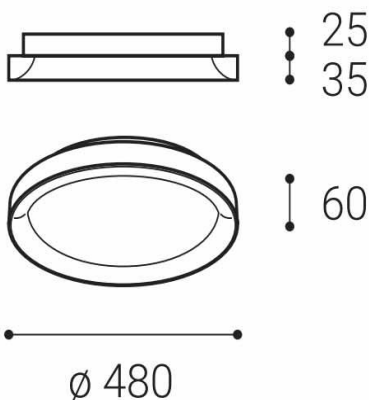

BELLA SLIM 48, CF

Name	
Code	
Color	
Category	
Power	
Lumen output	
Color temperature	
Efficacy	
Driver	
Electrical insulation class	
Voltage/frequency	
Color Rendering Index	
SDCM	
Light beam angle	
Unified Glare Rating	
Light source	
Dimmable	
LED Lifetime	
Warranty	
Ingress Protection	
Material	

EN

Round ceiling surface light fitting for interior mounting, equipped with SMD LEDs.

Available in 2 different sizes in black, white and coffee color.

Housing made of aluminium, opal diffuser made of PMMA.