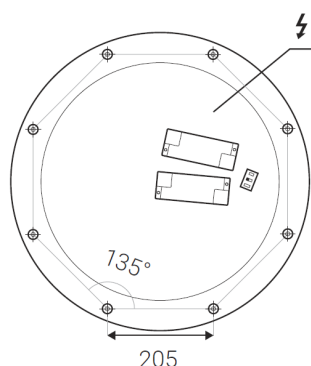

ROMO 60, CF

Name	ROMO 60, CF
Code	1272558
Color	COFFEE
Category	CEILING
Power	50W ± 10 %
Lumen output	3400lm ± 10 %
Color temperature	3000K/4000K
Efficacy	68lm/W
Driver	2 x 600 mA
Electrical insulation class	
Voltage/frequency	220-240V/50-60Hz
Color Rendering Index	80+
SDCM	< 3
Light beam angle	160°
Unified Glare Rating	N/A
Light source	LED
Dimmable	N/A
LED Lifetime	L80B20 50.000h 25°C
Warranty	5 YEAR
Ingress Protection	IP 20
Material	ALUMINIUM/PMMA