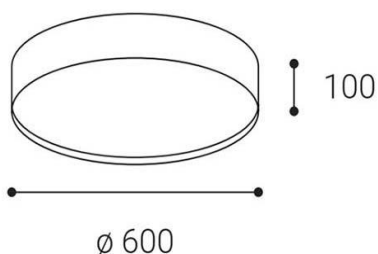

ROMO 60, CF

Name	ROMO 60, CF
Code	1272558
Color	COFFEE
Category	CEILING
Power	50W ± 10 %
Lumen output	3400lm ± 10 %
Color temperature	3000K/4000K
Efficacy	68lm/W
Driver	2 x 600 mA
Electrical insulation class	
Voltage/frequency	220-240V/50-60Hz
Color Rendering Index	80+
SDCM	< 3
Light beam angle	160°
Unified Glare Rating	N/A
Light source	LED
Dimmable	N/A
LED Lifetime	L80B20 50.000h 25°C
Warranty	5 YEAR
Ingress Protection	IP 20
Material	ALUMINIUM/PMMA