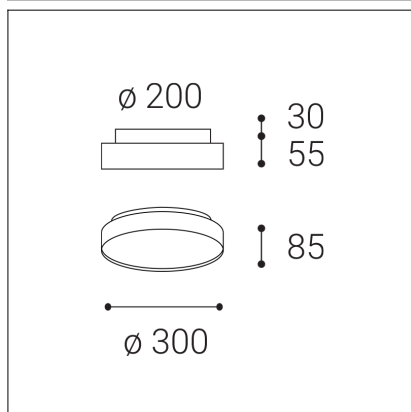

TORO 30 P/N, W

Code:	1276671
Color:	WHITE / 9003
Material:	ALUMINIUM/PC
Power:	20+5W
Color temperature:	2700K/3000K/4000K
Lumen output:	1500+375lm
Efficacy:	75lm/W
Color rendering index:	90+
SDCM:	< 3
Light beam angle:	160°
Light Source:	LED
Dimmable:	ON/OFF
LED lifetime:	L80B20 50.000h
Driver:	500 + 135 mA
Voltage / Frequency:	220-240V AC, 50-60Hz
Dimensions luminaire:	d300x55 + 30 mm
Product weight kg:	2
Package dimensions:	340x340x110 mm
Remark:	wall mountable - yes