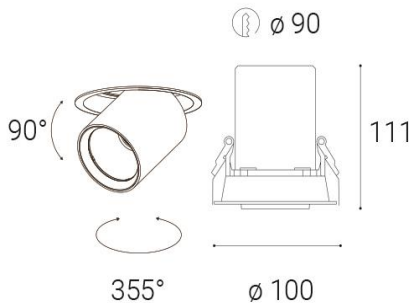

HIDE, W

Name	HIDE, W
Code	2252631
Color	WHITE
Category	RECESSED
Power	10-20W ± 10 %
Lumen output	900-1800lm ± 10 %
Color temperature	3000K
Efficacy	90lm/W
Driver	250-500 mA
Electrical insulation class	⚡
Voltage/frequency	220-240V/50-60Hz

EN

Recessed adjustable and swivel, tiltable round light fitting for interior mounting, equipped with COB LED.

Housing made of aluminium. Available in white and black color, including dimmable versions.

Application: