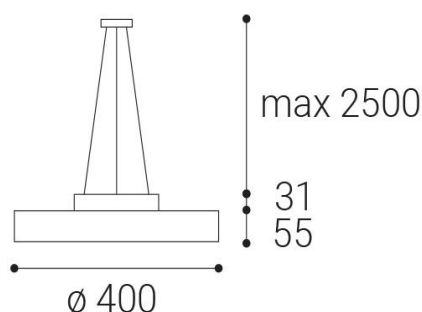

ROTO 40 P/N-Z, B

| | |
|------------------------------------|---------------------|
| Name | ROTO 40 P/N-Z, B |
| Code | 3234053 |
| Color | BLACK |
| Category | SUSPENDED |
| Power | 33-40+8W ± 10 % |
| Lumen output | 3150-3800lm ± 10 % |
| Color temperature | 2700K/3300K/4000K |
| Efficacy | 95lm/W |
| Driver | 800-900 mA |
| Electrical insulation class | |
| Voltage/frequency | 220-240V/50-60Hz |
| Color Rendering Index | 90+ |
| SDCM | < 3 |
| Light beam angle | 120° |
| Unified Glare Rating | N/A |
| Light source | LED |
| Dimmable | N/A |
| LED Lifetime | L80B20 50.000h 25°C |
| Warranty | 5 YEAR |
| Ingress Protection | IP 40 |
| Material | ALUMINIUM/PS |

EN

Circular suspended lamp for interior installation. Light source - LED SMD. Slim design with direct and indirect light emission. It is available in 2 sizes, in white and black, including dimmable versions.