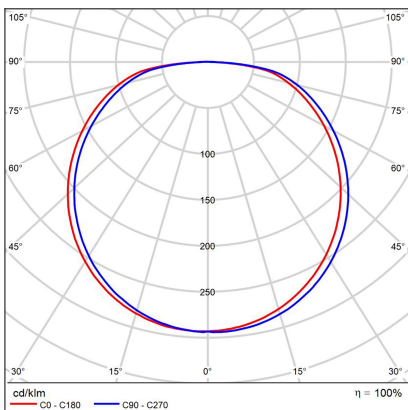

BELLA SLIM 98 P-Z, W

Code: 3273371DT
Color: WHITE / 9003
Material: ALUMINIUM/PMMA
Power: 80W
Color temperature: 2700K/3000K/4000K
Lumen output: 5600lm
Efficacy: 70lm/W
Color rendering index: 90+
SDCM: < 3
Light beam angle: 160°
Light Source: LED
Dimmable: TRIAC
LED lifetime: L80B20 50.000h
Driver: 2x 950 mA
Voltage / Frequency: 220-240V AC, 50-60Hz
Dimensions luminaire: d980x35 mm
Product weight kg: 5.2
Length suspension: 2500 mm
Package dimensions: 1050x1050x100 mm