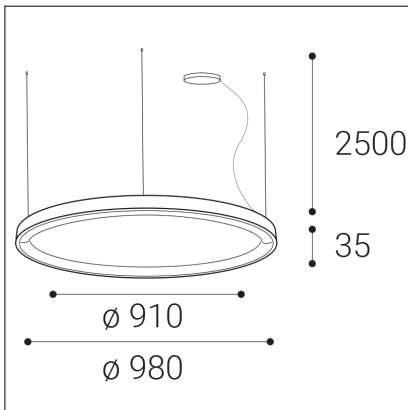

BELLA SLIM 98 P-Z, W

Code: 3273371DT
Color: WHITE / 9003
Material: ALUMINIUM/PMMA
Power: 80W
Color temperature: 2700K/3000K/4000K
Lumen output: 5600lm
Efficacy: 70lm/W
Color rendering index: 90+
SDCM: < 3
Light beam angle: 160°
Light Source: LED
Dimmable: TRIAC
LED lifetime: L80B20 50.000h
Driver: 2x 950 mA
Voltage / Frequency: 220-240V AC, 50-60Hz
Dimensions luminaire: d980x35 mm
Product weight kg: 5.2
Length suspension: 2500 mm
Package dimensions: 1050x1050x100 mm