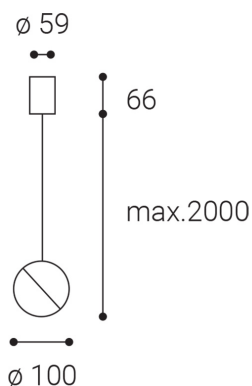

LOCO Z, B

Name	LOCO Z, B
Code	3301033
Color	BLACK
Category	SUSPENDED
Power	10W ± 10 %
Lumen output	900lm ± 10 %
Color temperature	3000K
Efficacy	90lm/W
Driver	250 mA
Electrical insulation class	
Voltage/frequency	220-240V/50-60Hz