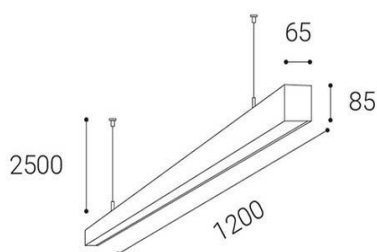

LINO LASER 120 P-Z, B

Name	
Code	
Color	
Category	
Power	
Lumen output	
Color temperature	
Efficacy	
Driver	
Electrical insulation class	
Voltage/frequency	
Color Rendering Index	
SDCM	
Light beam angle	
Unified Glare Rating	
Light source	
Dimmable	
LED Lifetime	
Warranty	
Ingress Protection	
Material	

EN

Linear hanging light fitting for interior mounting, equipped with SMD LEDs. Slim design with screwless endcaps. The luminaire has an extremely low UGR.

Housing made of aluminium. Available in 3 black color.

Application:

general lighting, intended for residential or commercial areas (livingrooms, guest or bedrooms, entrance areas, kitchen, receptions)

CZ

Lineární závěsné svítidlo určené pro montáž do interiéru. Světelný zdroj - SMD LED. Štíhlý design s bezšroubovými koncovkami. Svítidlo má mimořádně nízké UGR.

Svítidlo je vyrobeno z hliníku.

K dispozici v černé barvě.

Použití:

všeobecné osvětlení určené pro obytné nebo komerční prostory (pokoj, ložnice, skříně, vstupní prostory, kuchyně, recepce, kanceláře)

Product

LINO LASER 120 P-Z, B

3312333

BLACK

SUSPENDED

Power

24-32W ± 10 %

2880-3840lm ± 10 %

3000K

120lm/W

500-700 mA

220-240V/50-60Hz

Information

80+

< 3

65°

<16

LED

N/A

L90B10 50.000h 25°C

5 YEAR

Other data

IP 20

ALUMINIUM/PMMA

DE

Lineare Hängeleuchte für montage im Innenraum, ausgestattet mit SMD-LEDs. Schlankes Design mit schraubenlosen Anschlüssen. Die Leuchte hat ein extrem niedriges UGR. Aluminiumgehäuse.

Verfügbar in schwarz.

Anwendung:

Allgemeinbeleuchtung für Wohn oder Geschäftsräume (Räume, Schlafzimmer, Schränke, Empfang, Eingangsbereiche, Küche, Büros)

SK

Lineárne závesné svietidlo určené pre montáž do interiéru. Svetelný zdroj - SMD LED diódy. Štíhly dizajn s bezšroubovými koncovkami. Svietidlo má mimoriadne nízke UGR. Svietidlo je vyrobené z hliníka.

K dispozícii v čiernej farbe.

Použitie:

všeobecné osvetlenie určené pre obytné alebo komerčné priestory (izby, spálne, šatníky, vstupné priestory, kuchyňa, recepcie, kancelárie)