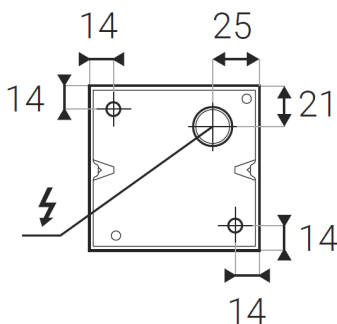

# MIDO 2, A

<b>Name</b>	MIDO 2, A
<b>Code</b>	5131604
<b>Color</b>	ANTRACITE
<b>Category</b>	WALL
<b>Power</b>	2xGU10 ± 10 %
<b>Lumen output</b>	N/A
<b>Color temperature</b>	N/A
<b>Efficacy</b>	N/A
<b>Driver</b>	N/A
<b>Electrical insulation class</b>	
<b>Voltage/frequency</b>	220-240V/50-60Hz
<b>Color Rendering Index</b>	N/A
<b>SDCM</b>	N/A
<b>Light beam angle</b>	N/A
<b>Unified Glare Rating</b>	N/A
<b>Light source</b>	LED
<b>Dimmable</b>	N/A
<b>LED Lifetime</b>	N/A
<b>Warranty</b>	5 YEAR
<b>Ingress Protection</b>	IP 54
<b>Material</b>	ALUMINIUM/GLASS