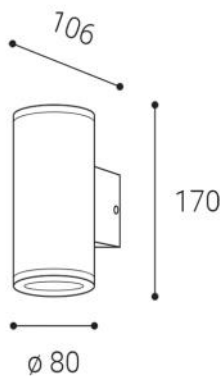

# MIDO 2, A

<b>Name</b>	MIDO 2, A
<b>Code</b>	5131604
<b>Color</b>	ANTRACITE
<b>Category</b>	WALL
<b>Power</b>	2xGU10 ± 10 %
<b>Lumen output</b>	N/A
<b>Color temperature</b>	N/A
<b>Efficacy</b>	N/A
<b>Driver</b>	N/A
<b>Electrical insulation class</b>	
<b>Voltage/frequency</b>	220-240V/50-60Hz
<b>Color Rendering Index</b>	N/A
<b>SDCM</b>	N/A
<b>Light beam angle</b>	N/A
<b>Unified Glare Rating</b>	N/A
<b>Light source</b>	LED
<b>Dimmable</b>	N/A
<b>LED Lifetime</b>	N/A
<b>Warranty</b>	5 YEAR
<b>Ingress Protection</b>	IP 54
<b>Material</b>	ALUMINIUM/GLASS