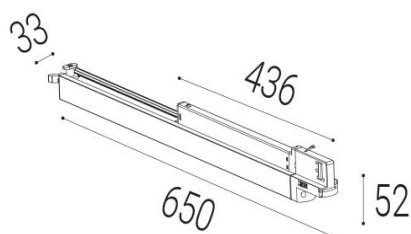

YOYO 65, W

Name	YOYO 65, W
Code	6233751
Color	WHITE
Category	PROFI
Power	16W ± 10 %
Lumen output	1760lm ± 10 %
Color temperature	3000K/4000K/5700K
Efficacy	110lm/W
Driver	fixed / not changeable
Electrical insulation class	
Voltage/frequency	220-240V/50-60Hz
Color Rendering Index	80+
SDCM	< 3
Light beam angle	110°
Unified Glare Rating	N/A
Light source	LED
Dimmable	N/A
LED Lifetime	L80B20 35.000h 25°C
Warranty	5 YEAR
Ingress Protection	IP 20
Material	ALUMINIUM/PC