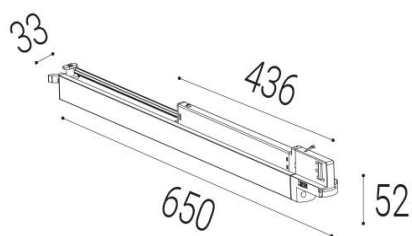

YOYO 65, B

Name	YOYO 65, B
Code	6233753
Color	BLACK
Category	PROFI
Power	16W ± 10 %
Lumen output	1760lm ± 10 %
Color temperature	3000K/4000K/5700K
Efficacy	110lm/W
Driver	fixed / not changeable
Electrical insulation class	
Voltage/frequency	220-240V/50-60Hz
Color Rendering Index	80+
SDCM	< 3
Light beam angle	110°
Unified Glare Rating	N/A
Light source	LED
Dimmable	N/A
LED Lifetime	L80B20 35.000h 25°C
Warranty	5 YEAR
Ingress Protection	IP 20
Material	ALUMINIUM/PC