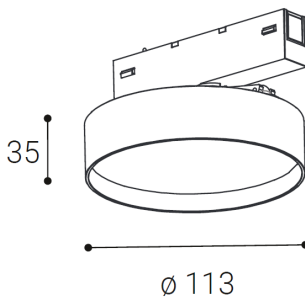

OLLI, B

Name	OLLI, B
Code	6301133
Color	BLACK
Category	PROFI
Power	12W ± 10 %
Lumen output	1000lm ± 10 %
Color temperature	3000K
Efficacy	84lm/W
Driver	300 mA
Electrical insulation class	
Voltage/frequency	220-240V/50-60Hz