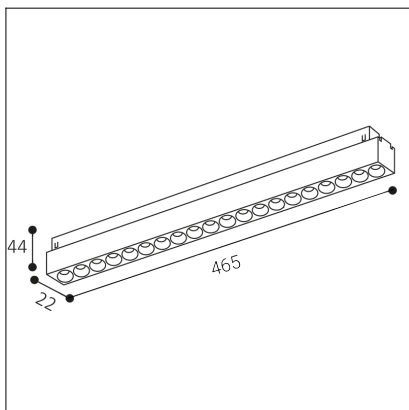

MAGLASER III 46, W

Code:	6482451
Color:	WHITE / 9003
Material:	ALUMINIUM/PC
Power:	24W
Color temperature:	3000K/3500K/4000K
Lumen output:	1800lm
Efficacy:	75lm/W
Color rendering index:	90+
SDCM:	< 3
Light beam angle:	38°
Unified Glare Rating:	< 16
Light Source:	LED
Dimmable:	ON/OFF
LED lifetime:	L80B20 50.000h
Voltage / Frequency:	48V DC
Dimensions luminaire:	462x22x44 mm
Product weight kg:	0.4
Packing carton:	36
Package dimensions:	480x50x30 mm