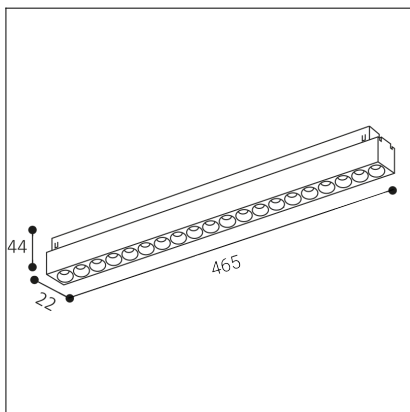

MAGLASER III 46, W

Code:	6482481DTW
Color:	WHITE / 9003
Material:	ALUMINIUM/PC
Power:	24W
Color temperature:	2700K-6500K
Lumen output:	1800lm
Efficacy:	75lm/W
Color rendering index:	90+
SDCM:	< 3
Light beam angle:	38°
Unified Glare Rating:	< 16
Light Source:	LED
Dimmable:	DALI TW
LED lifetime:	L80B20 50.000h
Voltage / Frequency:	48V DC
Dimensions luminaire:	462x22x44 mm
Product weight kg:	0.4
Packing carton:	36
Package dimensions:	480x50x30 mm